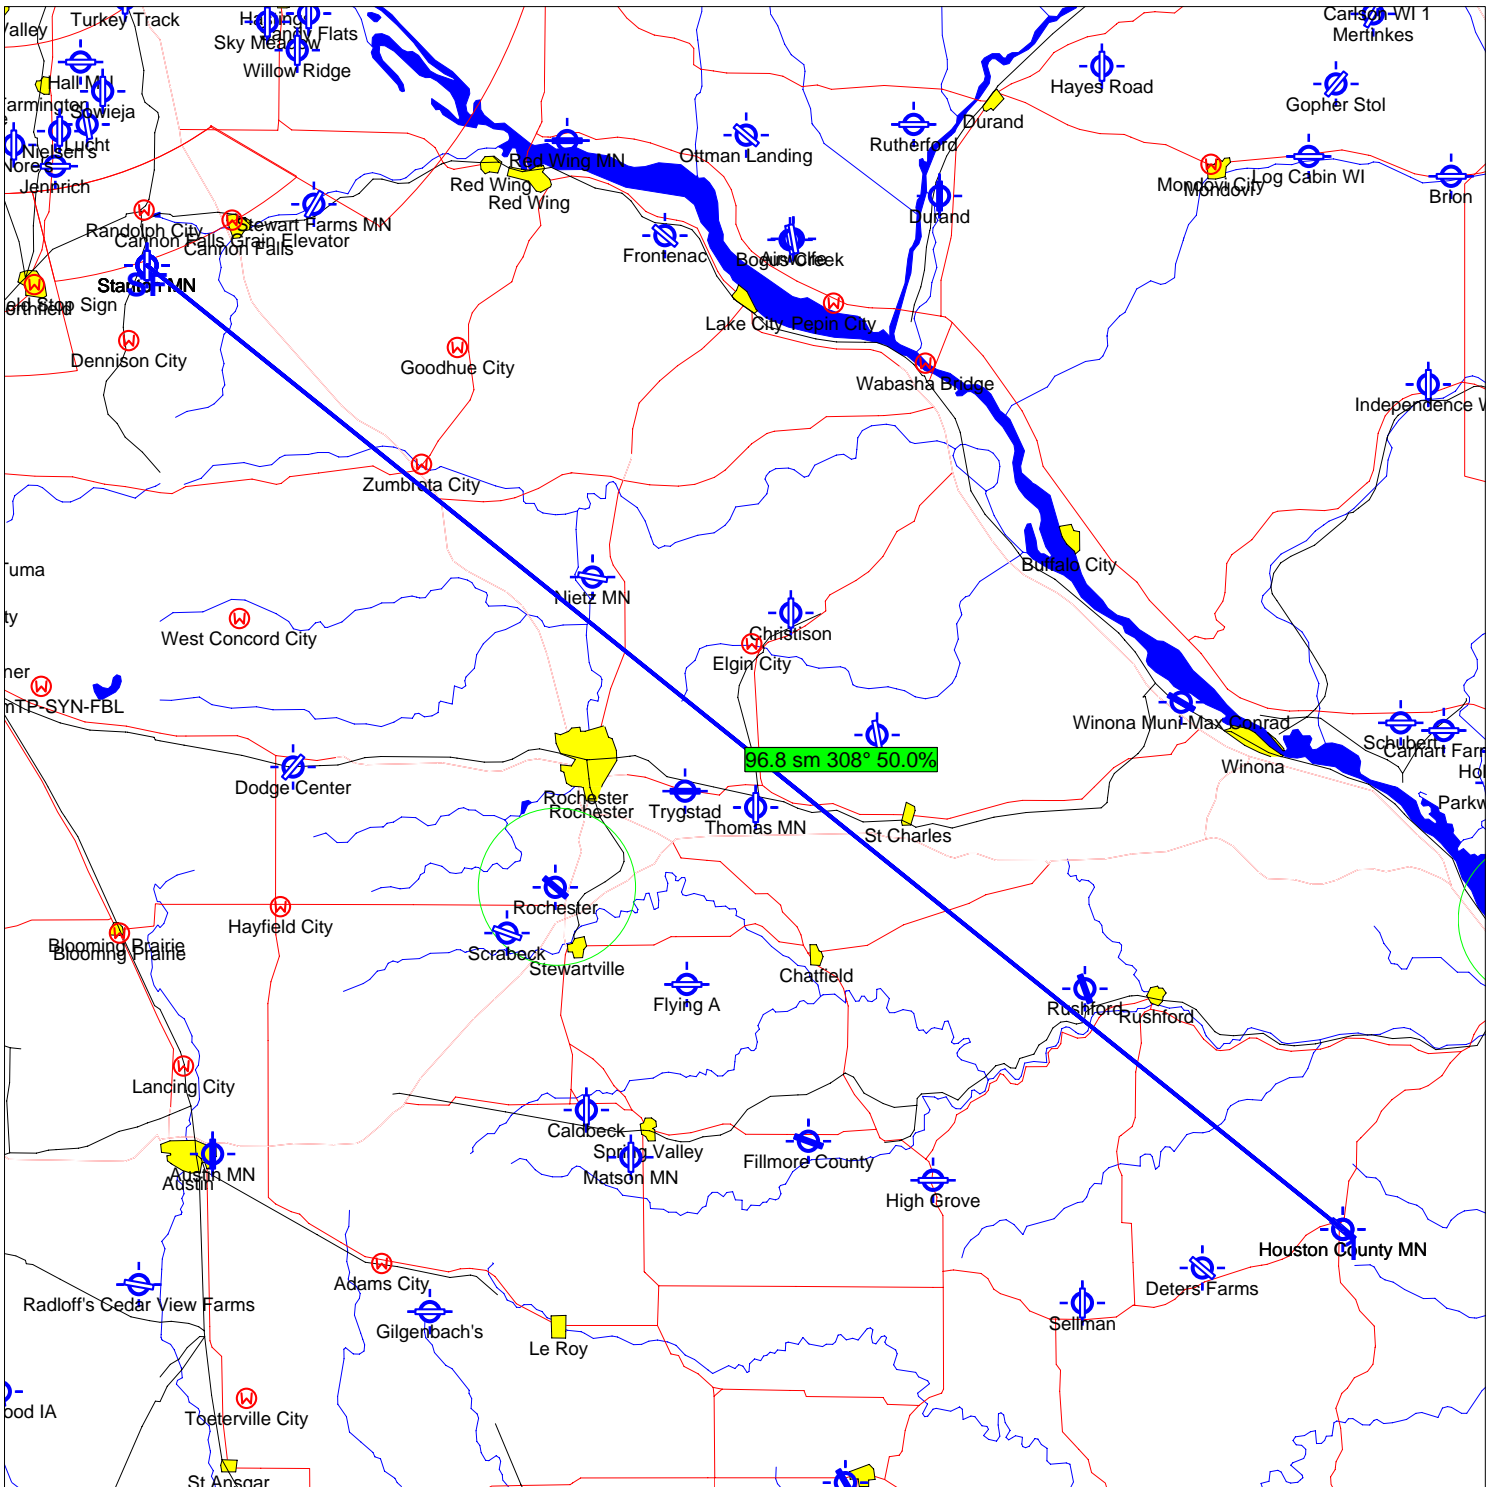

Stanton - Out & Return Tasks

Out_Return 310.2 km			Out and return - FAI			
	Name	Latitude	Longitude	Distance	Course	Percent...
Takeoff	Stanton MN	N44°28.531	W093°00.979			
Startpoint	Stanton MN	N44°28.531	W093°00.979	96.4 sm	203°	50.0%
1. Turnpoint	South 80	N43°11.448	W093°46.246	96.4 sm	23°	50.0%
Finishpoint	Stanton MN	N44°28.531	W093°00.979			
Landing	Stanton MN	N44°28.531	W093°00.979			
Total distance				192.8 sm		
Scoring distance				192.8 sm		
Points						

Stanton - Out & Return Tasks

Out_Return 311.1 km			Out and return - FAI			
	Name	Latitude	Longitude	Distance	Course	Percent...
Takeoff	Stanton MN	N44°28.531	W093°00.979			
Startpoint	Stanton MN	N44°28.531	W093°00.979	96.7 sm	116°	50.0%
1. Turnpoint	La Crosse	N43°52.739	W091°15.403	96.7 sm	295°	50.0%
Finishpoint	Stanton MN	N44°28.531	W093°00.979			
Landing	Stanton MN	N44°28.531	W093°00.979			
Total distance				193.3 sm		
Scoring distance				193.3 sm		
Points				-		

Stanton - Out & Return Tasks

Out_Return 311.4 km			Out and return - FAI			
	Name	Latitude	Longitude	Distance	Course	Percent...
Takeoff	Stanton MN	N44°28.531	W093°00.979			
Startpoint	Stanton MN	N44°28.531	W093°00.979	96.8 sm	129°	50.0%
1. Turnpoint	Houston County MN	N43°35.782	W091°30.237	96.8 sm	308°	50.0%
Finishpoint	Stanton MN	N44°28.531	W093°00.979			
Landing	Stanton MN	N44°28.531	W093°00.979			
Total distance				193.5 sm		
Scoring distance				193.5 sm		
Points				-		

Stanton - Out & Return Tasks

Out_Return 513.8 km		Out and return - FAI				
	Name	Latitude	Longitude	Distance	Course	Percent...
Takeoff	Stanton MN	N44°28.531	W093°00.979			
Startpoint	Stanton MN	N44°28.531	W093°00.979	159.7 sm	170°	50.0%
1. Turnpoint	Traer	N42°11.949	W092°27.478	159.7 sm	350°	50.0%
Finishpoint	Stanton MN	N44°28.531	W093°00.979			
Landing	Stanton MN	N44°28.531	W093°00.979			
Total distance				319.4 sm		
Scoring distance				319.4 sm		
Points				-		