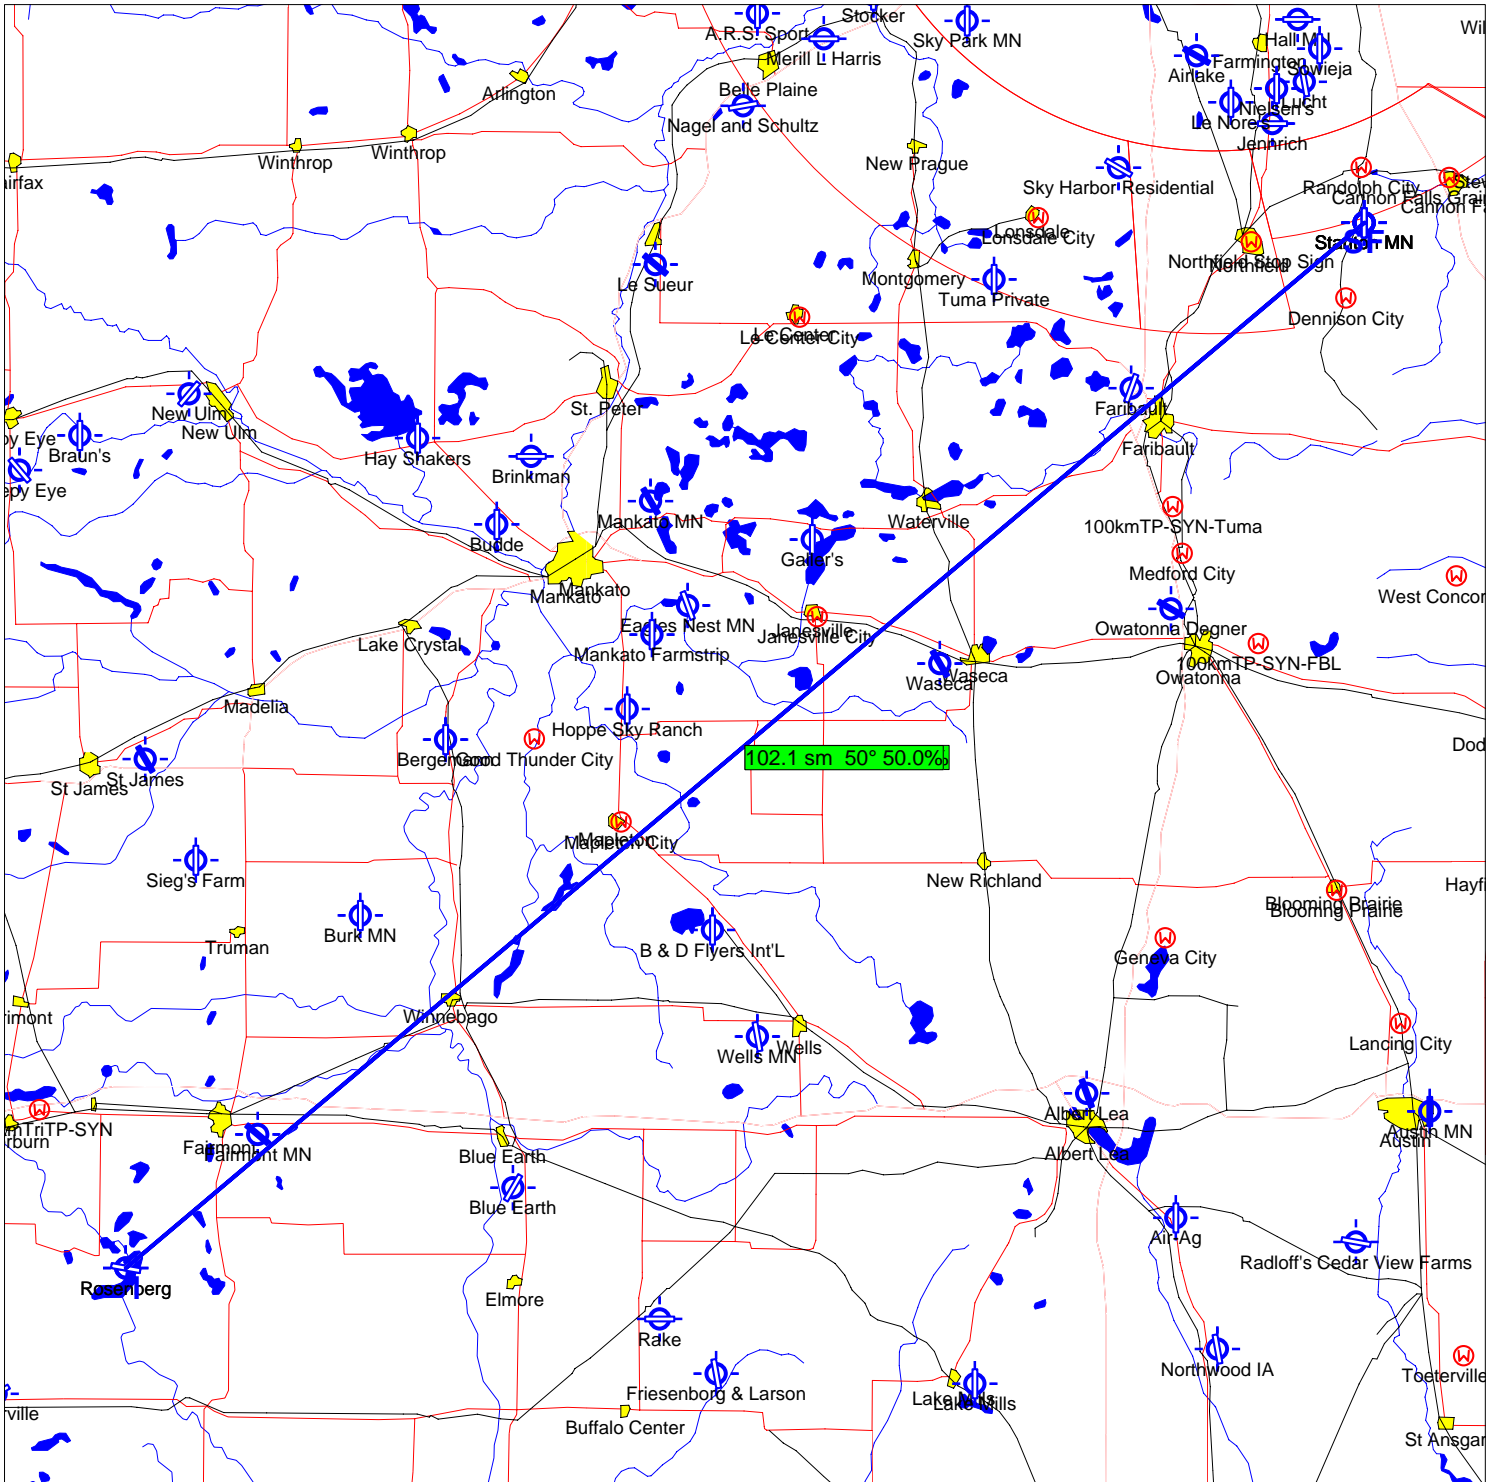

Stanton - Out & Return Tasks

Out_Return 312.5 km			Out and return - FAI			
	Name	Latitude	Longitude	Distance	Course	Percent...
Takeoff	Stanton MN	N44°28.531	W093°00.979			
Startpoint	Stanton MN	N44°28.531	W093°00.979	97.1 sm	191°	50.0%
1. Turnpoint	Lloyd's	N43°05.831	W093°24.129	97.1 sm	12°	50.0%
Finishpoint	Stanton MN	N44°28.531	W093°00.979			
Landing	Stanton MN	N44°28.531	W093°00.979			
Total distance				194.2 sm		
Scoring distance				194.2 sm		
Points				-		

Stanton - Out & Return Tasks

Out_Return 318.5 km			Out and return - FAI			
	Name	Latitude	Longitude	Distance	Course	Percent...
Takeoff	Stanton MN	N44°28.531	W093°00.979			
Startpoint	Stanton MN	N44°28.531	W093°00.979	99.0 sm	168°	50.0%
1. Turnpoint	Charles City	N43°04.357	W092°36.647	99.0 sm	348°	50.0%
Finishpoint	Stanton MN	N44°28.531	W093°00.979			
Landing	Stanton MN	N44°28.531	W093°00.979			
Total distance				198.0 sm		
Scoring distance				198.0 sm		
Points						

Stanton - Out & Return Tasks

Out_Return 325.6 km			Out and return - FAI			
	Name	Latitude	Longitude	Distance	Course	Percent...
Takeoff	Stanton MN	N44°28.531	W093°00.979			
Startpoint	Stanton MN	N44°28.531	W093°00.979	101.2 sm	98°	50.0%
1. Turnpoint	Lewis WI	N44°18.031	W090°59.275	101.2 sm	276°	50.0%
Finishpoint	Stanton MN	N44°28.531	W093°00.979			
Landing	Stanton MN	N44°28.531	W093°00.979			
Total distance				202.3 sm		
Scoring distance				202.3 sm		
Points				-		

Stanton - Out & Return Tasks

Out_Return 328.6 km		Out and return - FAI				
	Name	Latitude	Longitude	Distance	Course	Percent...
Takeoff	Stanton MN	N44°28.531	W093°00.979			
Startpoint	Stanton MN	N44°28.531	W093°00.979	102.1 sm	229°	50.0%
1. Turnpoint	Rosenberg	N43°31.331	W094°34.949	102.1 sm	50°	50.0%
Finishpoint	Stanton MN	N44°28.531	W093°00.979			
Landing	Stanton MN	N44°28.531	W093°00.979			
Total distance				204.2 sm		
Scoring distance				204.2 sm		
Points						