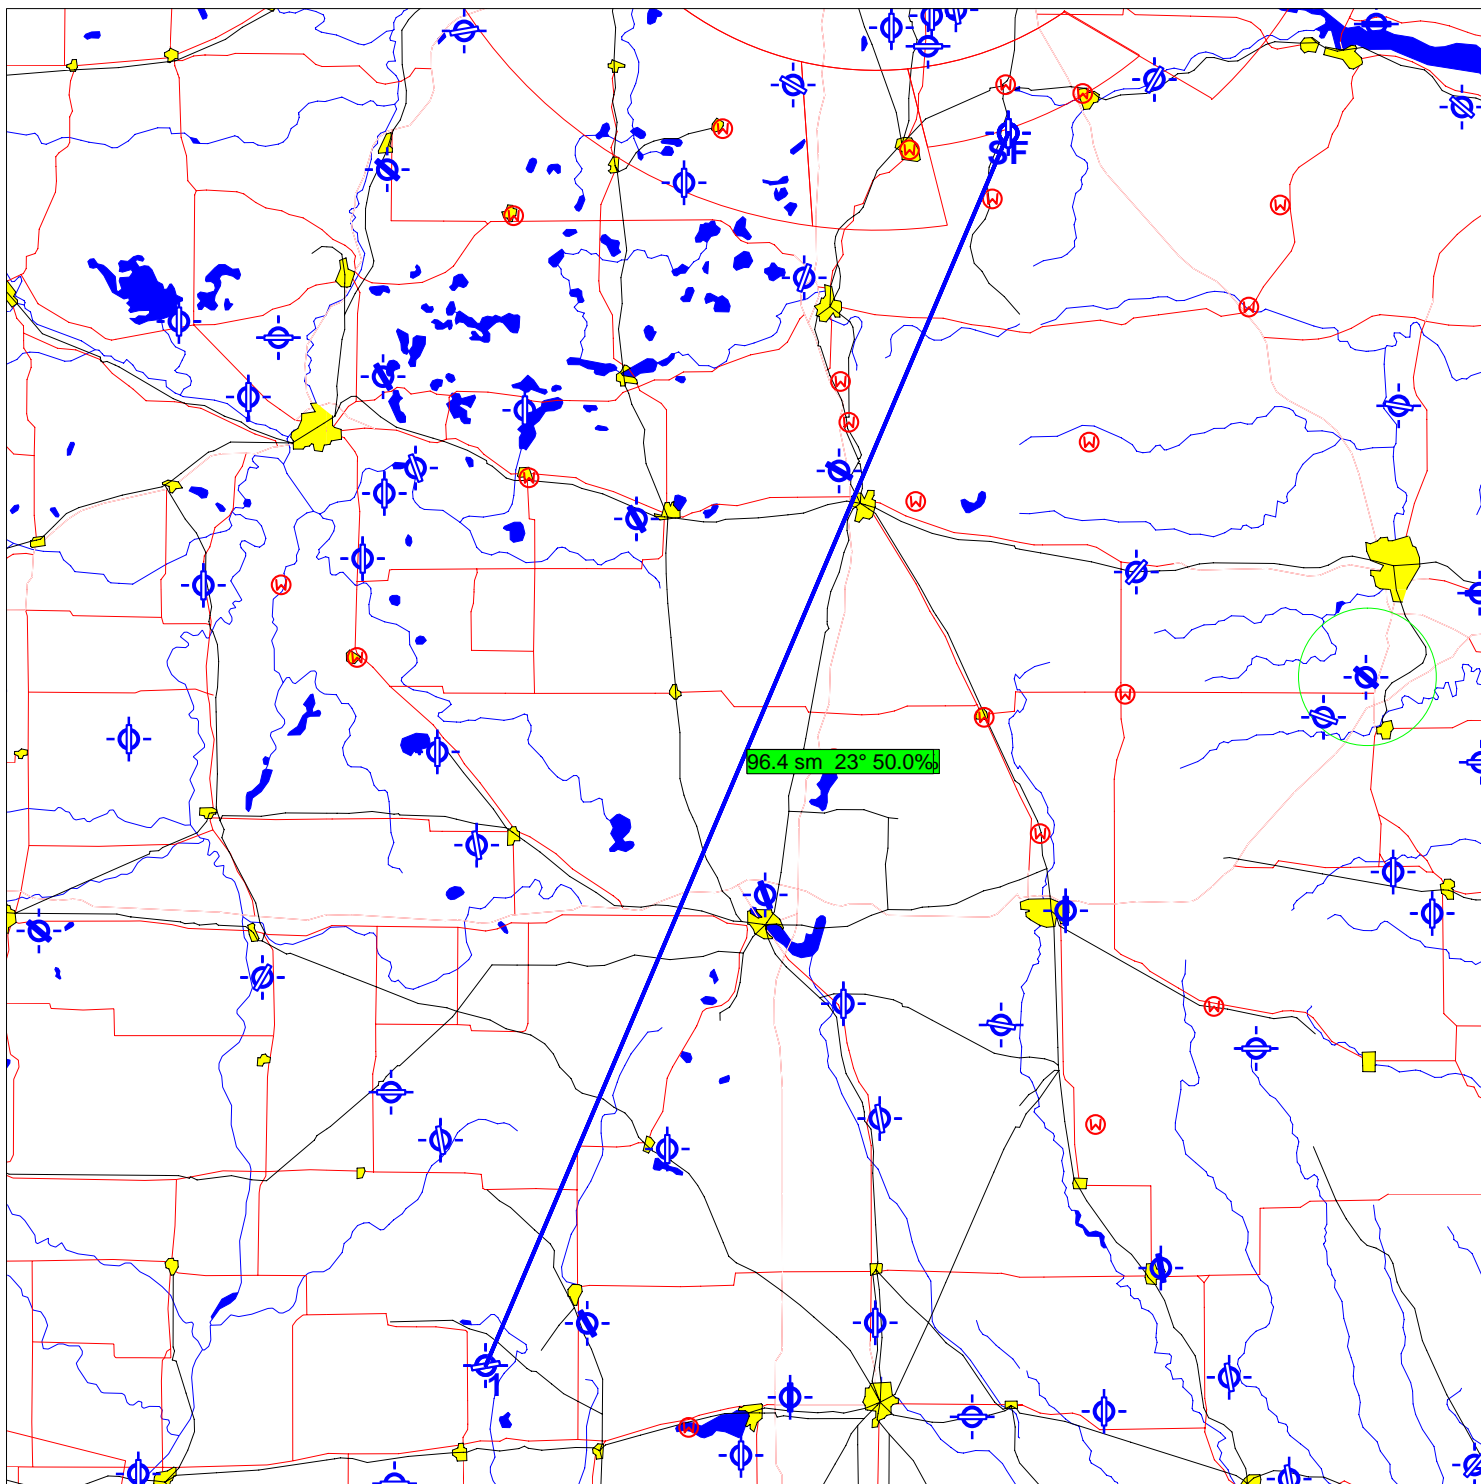

Stanton - Out & Return Tasks

Out_Return 310.2 km			Out and return - FAI			
	Name	Latitude	Longitude	Distance	Course	Percent...
Takeoff	Stanton MN	N44°28.531	W093°00.979			
Startpoint	Stanton MN	N44°28.531	W093°00.979	96.4 sm	203°	50.0%
1. Turnpoint	South 80	N43°11.448	W093°46.246	96.4 sm	23°	50.0%
Finishpoint	Stanton MN	N44°28.531	W093°00.979			
Landing	Stanton MN	N44°28.531	W093°00.979			
Total distance				192.8 sm		
Scoring distance				192.8 sm		
Points						

Stanton - Out & Return Tasks

Out_Return 311.1 km			Out and return - FAI			
	Name	Latitude	Longitude	Distance	Course	Percent...
Takeoff	Stanton MN	N44°28.531	W093°00.979			
Startpoint	Stanton MN	N44°28.531	W093°00.979	96.7 sm	116°	50.0%
1. Turnpoint	La Crosse	N43°52.739	W091°15.403	96.7 sm	295°	50.0%
Finishpoint	Stanton MN	N44°28.531	W093°00.979			
Landing	Stanton MN	N44°28.531	W093°00.979			
Total distance				193.3 sm		
Scoring distance				193.3 sm		
Points				-		

Stanton - Out & Return Tasks

Out_Return 311.4 km			Out and return - FAI			
	Name	Latitude	Longitude	Distance	Course	Percent...
Takeoff	Stanton MN	N44°28.531	W093°00.979			
Startpoint	Stanton MN	N44°28.531	W093°00.979	96.8 sm	129°	50.0%
1. Turnpoint	Houston County MN	N43°35.782	W091°30.237	96.8 sm	308°	50.0%
Finishpoint	Stanton MN	N44°28.531	W093°00.979			
Landing	Stanton MN	N44°28.531	W093°00.979			
Total distance				193.5 sm		
Scoring distance				193.5 sm		
Points				-		

Stanton - Out & Return Tasks

Out_Return 312.5 km			Out and return - FAI			
	Name	Latitude	Longitude	Distance	Course	Percent...
Takeoff	Stanton MN	N44°28.531	W093°00.979			
Startpoint	Stanton MN	N44°28.531	W093°00.979	97.1 sm	191°	50.0%
1. Turnpoint	Lloyd's	N43°05.831	W093°24.129	97.1 sm	12°	50.0%
Finishpoint	Stanton MN	N44°28.531	W093°00.979			
Landing	Stanton MN	N44°28.531	W093°00.979			
Total distance				194.2 sm		
Scoring distance				194.2 sm		
Points				-		