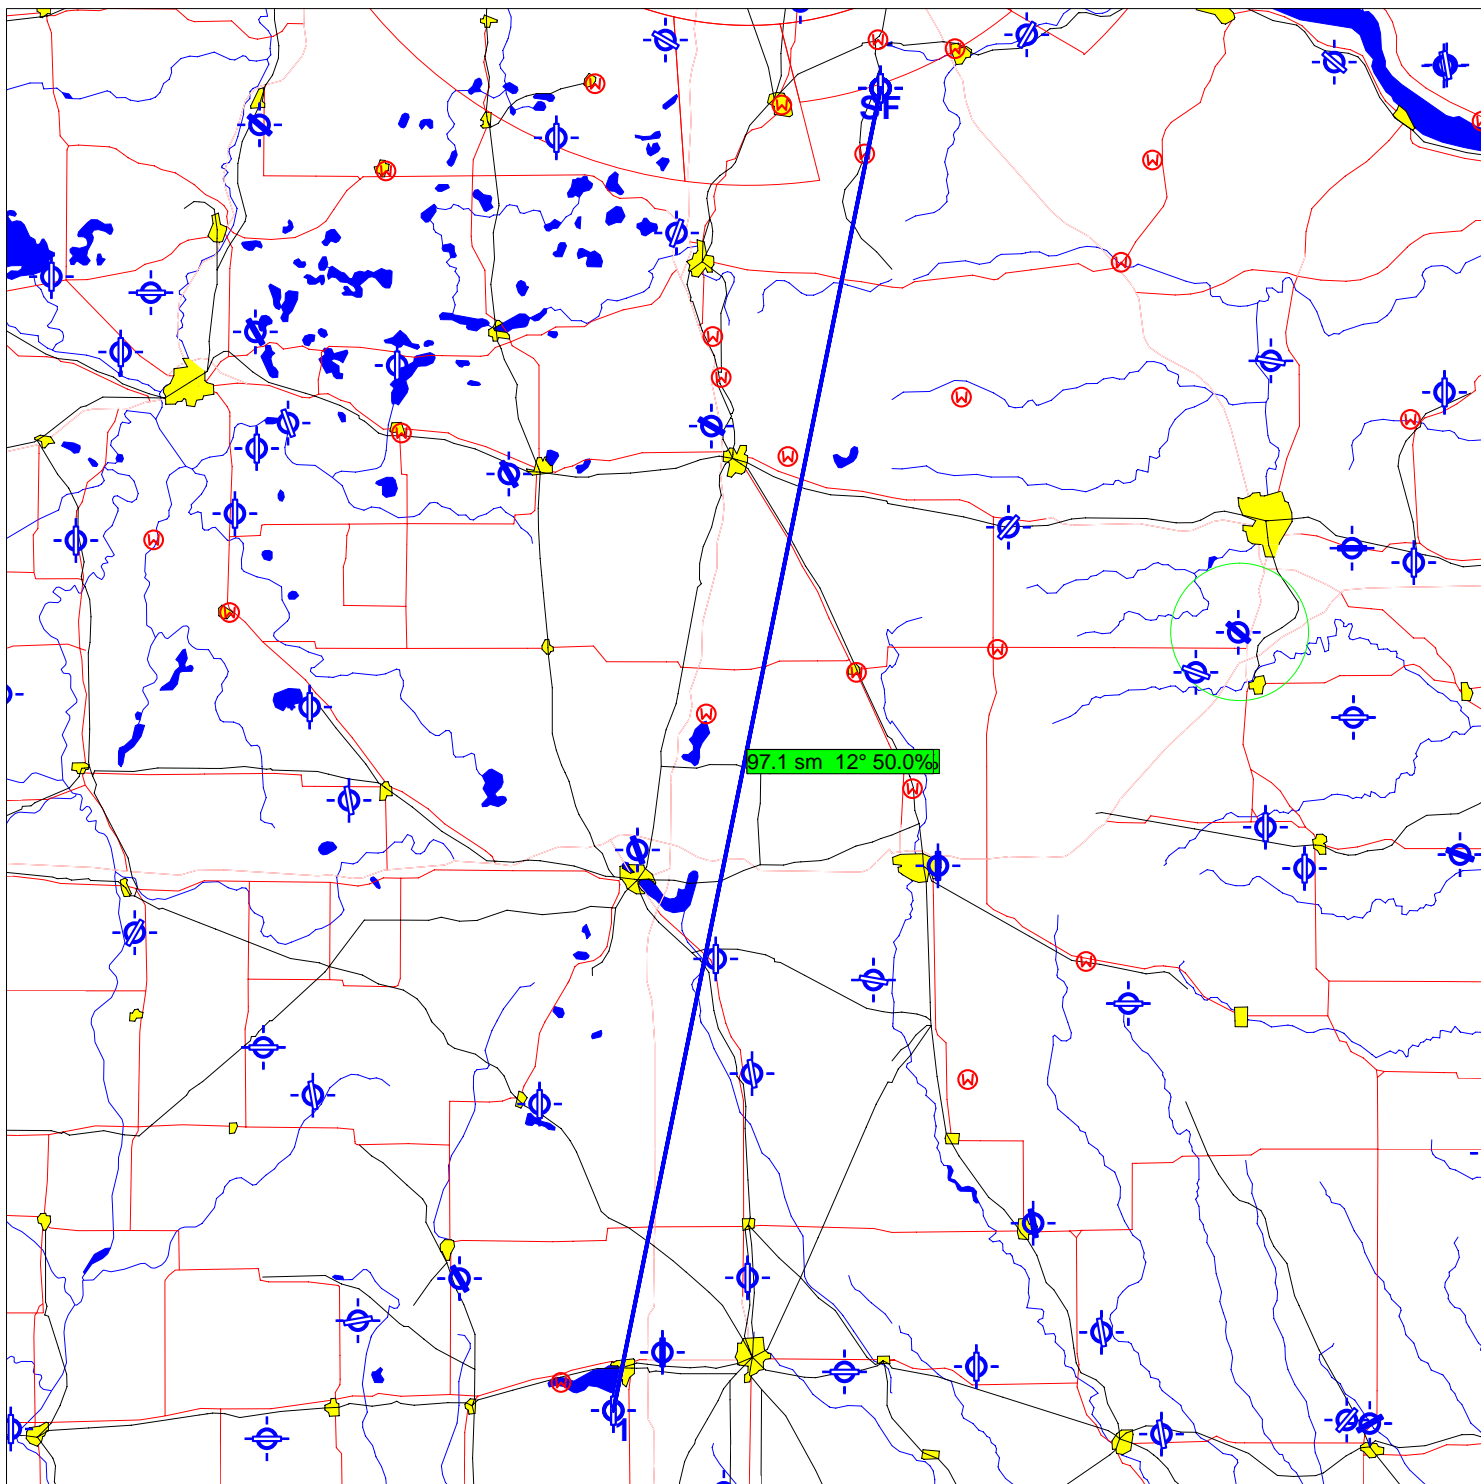

Stanton - Out & Return Tasks

Out_Return 310.2 km			Out and return - FAI			
	Name	Latitude	Longitude	Distance	Course	Percent...
Takeoff	Stanton MN	N44°28.531	W093°00.979			
Startpoint	Stanton MN	N44°28.531	W093°00.979	96.4 sm	203°	50.0%
1. Turnpoint	South 80	N43°11.448	W093°46.246	96.4 sm	23°	50.0%
Finishpoint	Stanton MN	N44°28.531	W093°00.979			
Landing	Stanton MN	N44°28.531	W093°00.979			
Total distance				192.8 sm		
Scoring distance				192.8 sm		
Points						

Stanton - Out & Return Tasks

Out_Return 311.1 km			Out and return - FAI			
	Name	Latitude	Longitude	Distance	Course	Percent...
Takeoff	Stanton MN	N44°28.531	W093°00.979			
Startpoint	Stanton MN	N44°28.531	W093°00.979	96.7 sm	116°	50.0%
1. Turnpoint	La Crosse	N43°52.739	W091°15.403	96.7 sm	295°	50.0%
Finishpoint	Stanton MN	N44°28.531	W093°00.979			
Landing	Stanton MN	N44°28.531	W093°00.979			
Total distance				193.3 sm		
Scoring distance				193.3 sm		
Points				-		

Stanton - Out & Return Tasks

Out_Return 311.4 km			Out and return - FAI			
	Name	Latitude	Longitude	Distance	Course	Percent...
Takeoff	Stanton MN	N44°28.531	W093°00.979			
Startpoint	Stanton MN	N44°28.531	W093°00.979	96.8 sm	129°	50.0%
1. Turnpoint	Houston County MN	N43°35.782	W091°30.237	96.8 sm	308°	50.0%
Finishpoint	Stanton MN	N44°28.531	W093°00.979			
Landing	Stanton MN	N44°28.531	W093°00.979			
Total distance				193.5 sm		
Scoring distance				193.5 sm		
Points				-		

Stanton - Out & Return Tasks

Out_Return 312.5 km			Out and return - FAI			
	Name	Latitude	Longitude	Distance	Course	Percent...
Takeoff	Stanton MN	N44°28.531	W093°00.979			
Startpoint	Stanton MN	N44°28.531	W093°00.979	97.1 sm	191°	50.0%
1. Turnpoint	Lloyd's	N43°05.831	W093°24.129	97.1 sm	12°	50.0%
Finishpoint	Stanton MN	N44°28.531	W093°00.979			
Landing	Stanton MN	N44°28.531	W093°00.979			
Total distance				194.2 sm		
Scoring distance				194.2 sm		
Points				-		