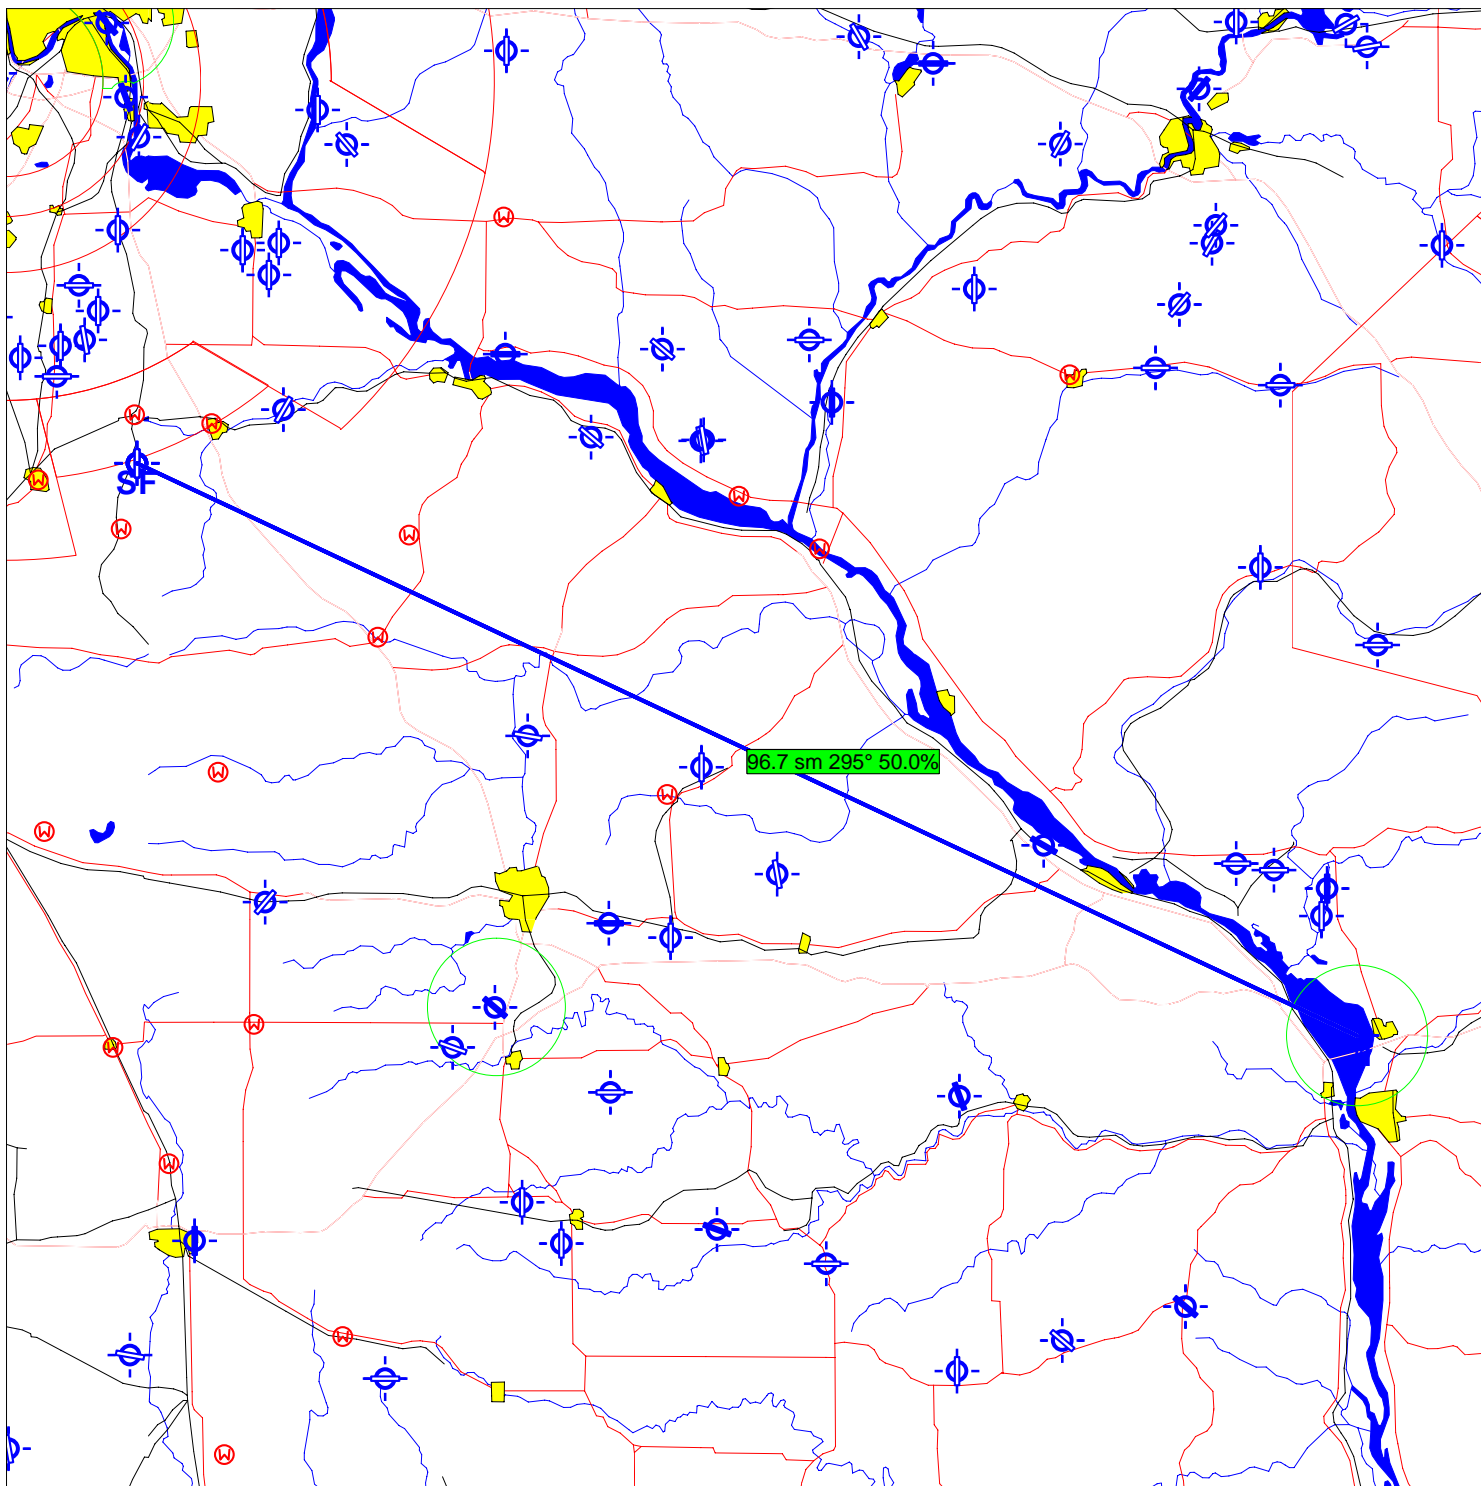

Stanton - Out & Return Tasks

Out_Return 310.2 km			Out and return - FAI			
	Name	Latitude	Longitude	Distance	Course	Percent...
Takeoff	Stanton MN	N44°28.531	W093°00.979			
Startpoint	Stanton MN	N44°28.531	W093°00.979	96.4 sm	203°	50.0%
1. Turnpoint	South 80	N43°11.448	W093°46.246	96.4 sm	23°	50.0%
Finishpoint	Stanton MN	N44°28.531	W093°00.979			
Landing	Stanton MN	N44°28.531	W093°00.979			
Total distance				192.8 sm		
Scoring distance				192.8 sm		
Points						

Stanton - Out & Return Tasks

Out_Return 311.1 km			Out and return - FAI			
	Name	Latitude	Longitude	Distance	Course	Percent...
Takeoff	Stanton MN	N44°28.531	W093°00.979			
Startpoint	Stanton MN	N44°28.531	W093°00.979	96.7 sm	116°	50.0%
1. Turnpoint	La Crosse	N43°52.739	W091°15.403	96.7 sm	295°	50.0%
Finishpoint	Stanton MN	N44°28.531	W093°00.979			
Landing	Stanton MN	N44°28.531	W093°00.979			
Total distance				193.3 sm		
Scoring distance				193.3 sm		
Points				-		

Stanton - Out & Return Tasks

Out_Return 311.4 km			Out and return - FAI			
	Name	Latitude	Longitude	Distance	Course	Percent...
Takeoff	Stanton MN	N44°28.531	W093°00.979			
Startpoint	Stanton MN	N44°28.531	W093°00.979	96.8 sm	129°	50.0%
1. Turnpoint	Houston County MN	N43°35.782	W091°30.237	96.8 sm	308°	50.0%
Finishpoint	Stanton MN	N44°28.531	W093°00.979			
Landing	Stanton MN	N44°28.531	W093°00.979			
Total distance				193.5 sm		
Scoring distance				193.5 sm		
Points				-		

Stanton - Out & Return Tasks

Out_Return 318.5 km			Out and return - FAI			
	Name	Latitude	Longitude	Distance	Course	Percent...
Takeoff	Stanton MN	N44°28.531	W093°00.979			
Startpoint	Stanton MN	N44°28.531	W093°00.979	99.0 sm	168°	50.0%
1. Turnpoint	Charles City	N43°04.357	W092°36.647	99.0 sm	348°	50.0%
Finishpoint	Stanton MN	N44°28.531	W093°00.979			
Landing	Stanton MN	N44°28.531	W093°00.979			
Total distance				198.0 sm		
Scoring distance				198.0 sm		
Points						