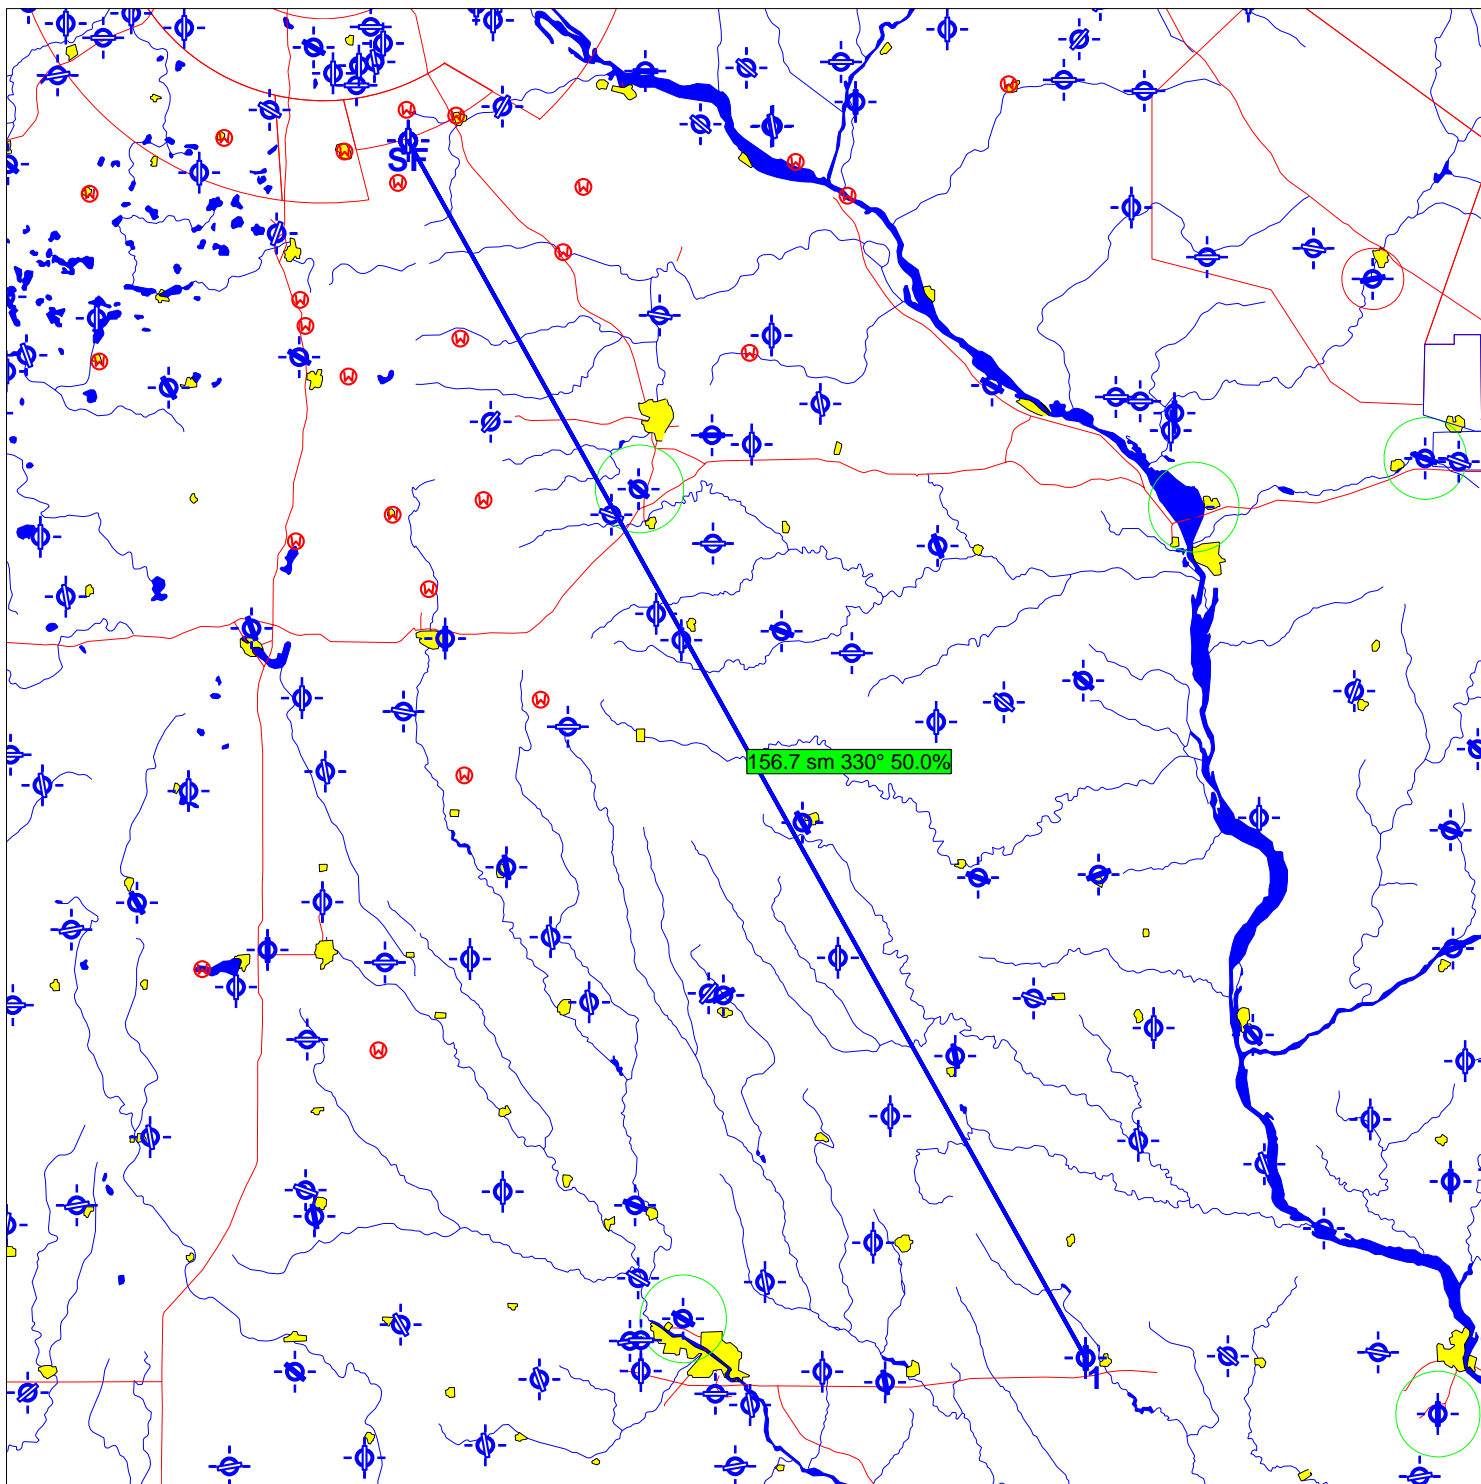

Stanton - Out & Return Tasks

Out_Return 318.5 km			Out and return - FAI			
	Name	Latitude	Longitude	Distance	Course	Percent...
Takeoff	Stanton MN	N44°28.531	W093°00.979			
Startpoint	Stanton MN	N44°28.531	W093°00.979	99.0 sm	168°	50.0%
1. Turnpoint	Charles City	N43°04.357	W092°36.647	99.0 sm	348°	50.0%
Finishpoint	Stanton MN	N44°28.531	W093°00.979			
Landing	Stanton MN	N44°28.531	W093°00.979			
Total distance				198.0 sm		
Scoring distance				198.0 sm		
Points						

Stanton - Out & Return Tasks

Out_Return 325.6 km			Out and return - FAI			
	Name	Latitude	Longitude	Distance	Course	Percent...
Takeoff	Stanton MN	N44°28.531	W093°00.979			
Startpoint	Stanton MN	N44°28.531	W093°00.979	101.2 sm	98°	50.0%
1. Turnpoint	Lewis WI	N44°18.031	W090°59.275	101.2 sm	276°	50.0%
Finishpoint	Stanton MN	N44°28.531	W093°00.979			
Landing	Stanton MN	N44°28.531	W093°00.979			
Total distance				202.3 sm		
Scoring distance				202.3 sm		
Points				-		

Stanton - Out & Return Tasks

Out_Return 328.6 km		Out and return - FAI				
	Name	Latitude	Longitude	Distance	Course	Percent...
Takeoff	Stanton MN	N44°28.531	W093°00.979			
Startpoint	Stanton MN	N44°28.531	W093°00.979	102.1 sm	229°	50.0%
1. Turnpoint	Rosenberg	N43°31.331	W094°34.949	102.1 sm	50°	50.0%
Finishpoint	Stanton MN	N44°28.531	W093°00.979			
Landing	Stanton MN	N44°28.531	W093°00.979			
Total distance				204.2 sm		
Scoring distance				204.2 sm		
Points						

Stanton - Out & Return Tasks

Out_Return 504.3 km		Out and return - FAI				
	Name	Latitude	Longitude	Distance	Course	Percent...
Takeoff	Stanton MN	N44°28.531	W093°00.979			
Startpoint	Stanton MN	N44°28.531	W093°00.979	156.7 sm	151°	50.0%
1. Turnpoint	Manchester IA	N42°29.599	W091°29.909	156.7 sm	330°	50.0%
Finishpoint	Stanton MN	N44°28.531	W093°00.979			
Landing	Stanton MN	N44°28.531	W093°00.979			
Total distance				313.4 sm		
Scoring distance				313.4 sm		
Points						