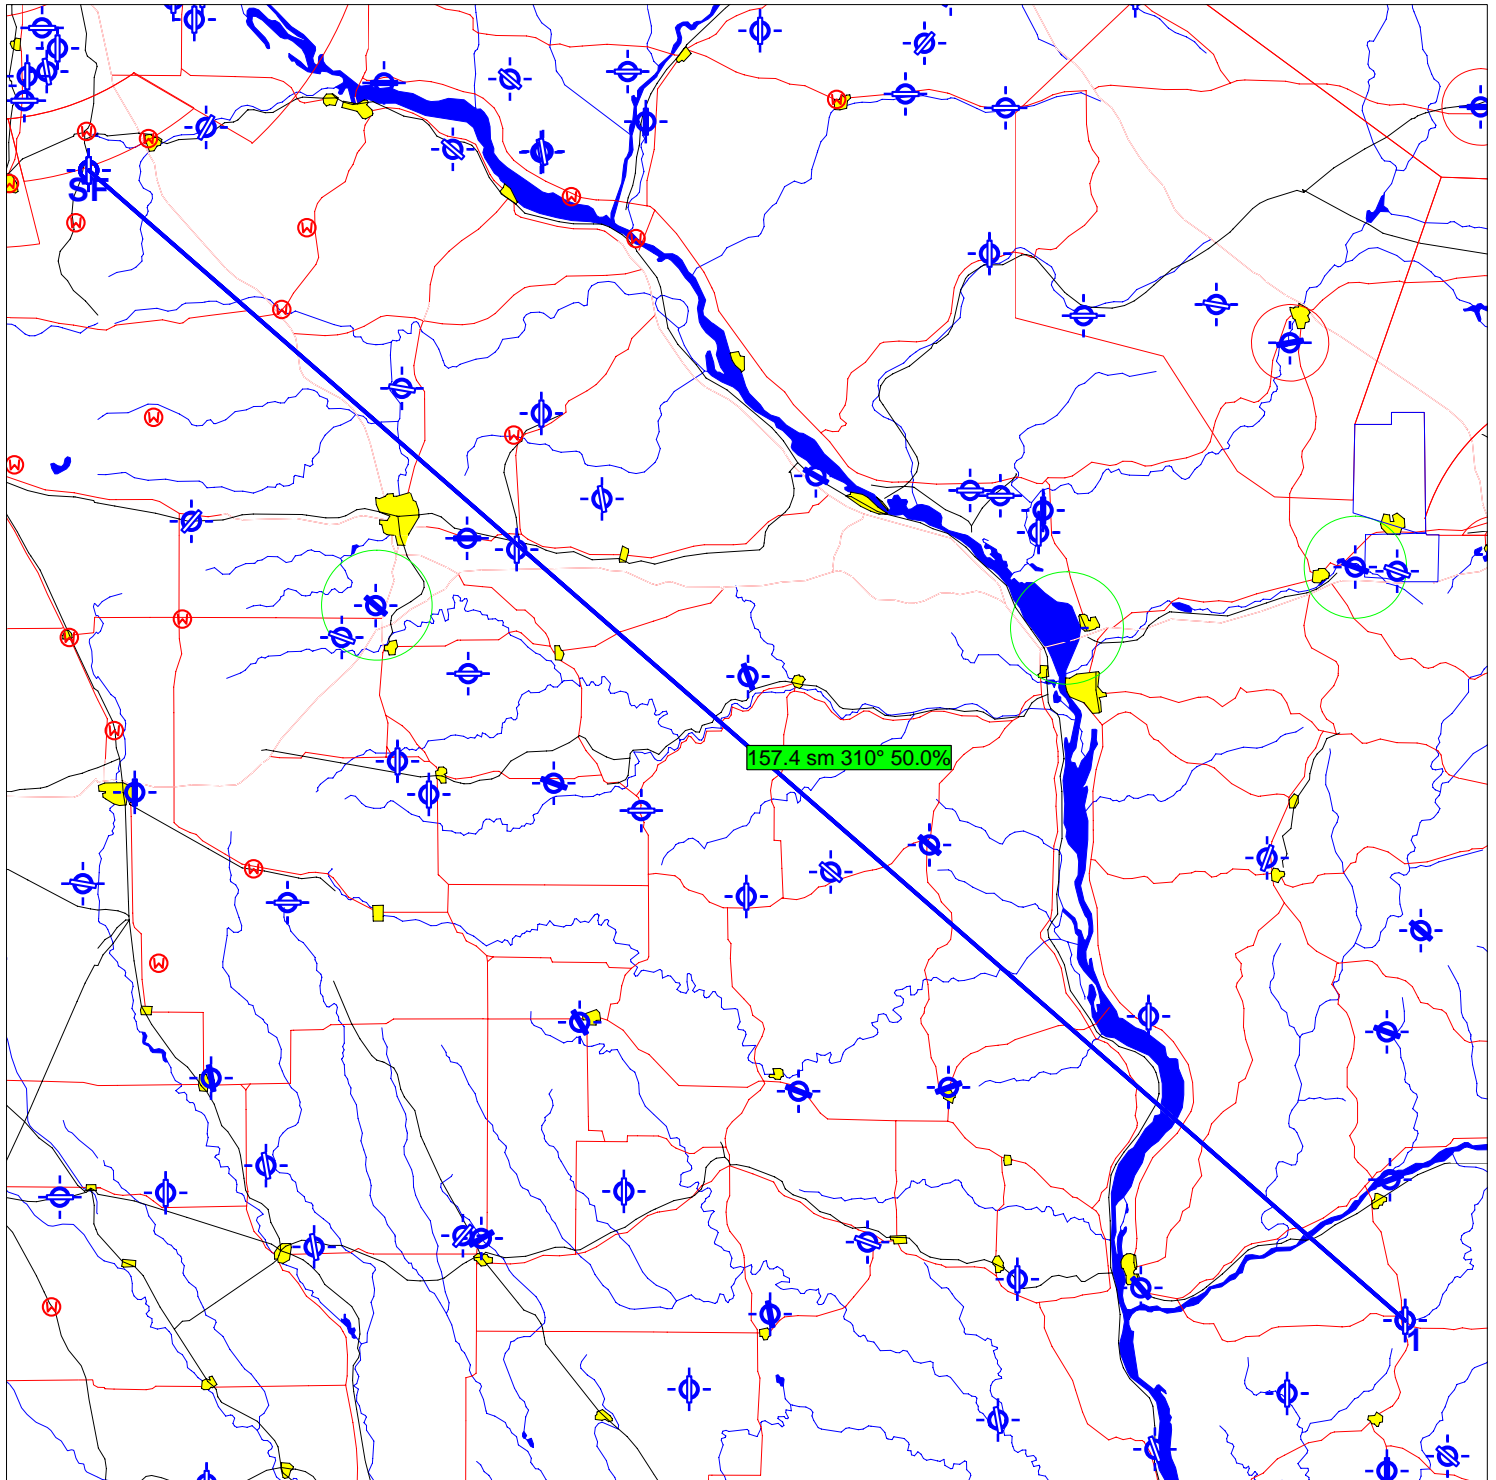

Stanton - Out & Return Tasks

Out_Return 325.6 km			Out and return - FAI			
	Name	Latitude	Longitude	Distance	Course	Percent...
Takeoff	Stanton MN	N44°28.531	W093°00.979			
Startpoint	Stanton MN	N44°28.531	W093°00.979	101.2 sm	98°	50.0%
1. Turnpoint	Lewis WI	N44°18.031	W090°59.275	101.2 sm	276°	50.0%
Finishpoint	Stanton MN	N44°28.531	W093°00.979			
Landing	Stanton MN	N44°28.531	W093°00.979			
Total distance				202.3 sm		
Scoring distance				202.3 sm		
Points				-		

Stanton - Out & Return Tasks

Out_Return 328.6 km		Out and return - FAI				
	Name	Latitude	Longitude	Distance	Course	Percent...
Takeoff	Stanton MN	N44°28.531	W093°00.979			
Startpoint	Stanton MN	N44°28.531	W093°00.979	102.1 sm	229°	50.0%
1. Turnpoint	Rosenberg	N43°31.331	W094°34.949	102.1 sm	50°	50.0%
Finishpoint	Stanton MN	N44°28.531	W093°00.979			
Landing	Stanton MN	N44°28.531	W093°00.979			
Total distance				204.2 sm		
Scoring distance				204.2 sm		
Points						

Stanton - Out & Return Tasks

Out_Return 504.3 km		Out and return - FAI				
	Name	Latitude	Longitude	Distance	Course	Percent...
Takeoff	Stanton MN	N44°28.531	W093°00.979			
Startpoint	Stanton MN	N44°28.531	W093°00.979	156.7 sm	151°	50.0%
1. Turnpoint	Manchester IA	N42°29.599	W091°29.909	156.7 sm	330°	50.0%
Finishpoint	Stanton MN	N44°28.531	W093°00.979			
Landing	Stanton MN	N44°28.531	W093°00.979			
Total distance				313.4 sm		
Scoring distance				313.4 sm		
Points						

Stanton - Out & Return Tasks

Out_Return 506.5 km			Out and return - FAI			
	Name	Latitude	Longitude	Distance	Course	Percent...
Takeoff	Stanton MN	N44°28.531	W093°00.979			
Startpoint	Stanton MN	N44°28.531	W093°00.979	157.4 sm	132°	50.0%
1. Turnpoint	Stupek Farms	N42°58.599	W090°38.891	157.4 sm	310°	50.0%
Finishpoint	Stanton MN	N44°28.531	W093°00.979			
Landing	Stanton MN	N44°28.531	W093°00.979			
Total distance				314.8 sm		
Scoring distance				314.8 sm		
Points						