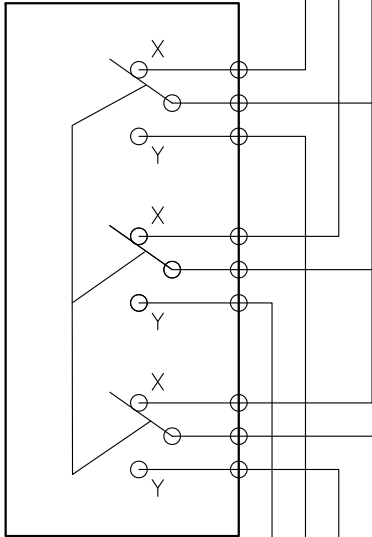

To \_\_\_\_\_

DB-9M

JP2

JP1

To \_\_\_\_\_

DB-9F

To \_\_\_\_\_

DB-9M

JP3

Revision History:  
Rev A -- Original design

contact [www.cumulus-soaring.com](http://www.cumulus-soaring.com) for info

<b>::Goddard::</b>
SW-1
Configuration Sheet
7 NOV 2007 <span style="float: right;">Rev A</span>