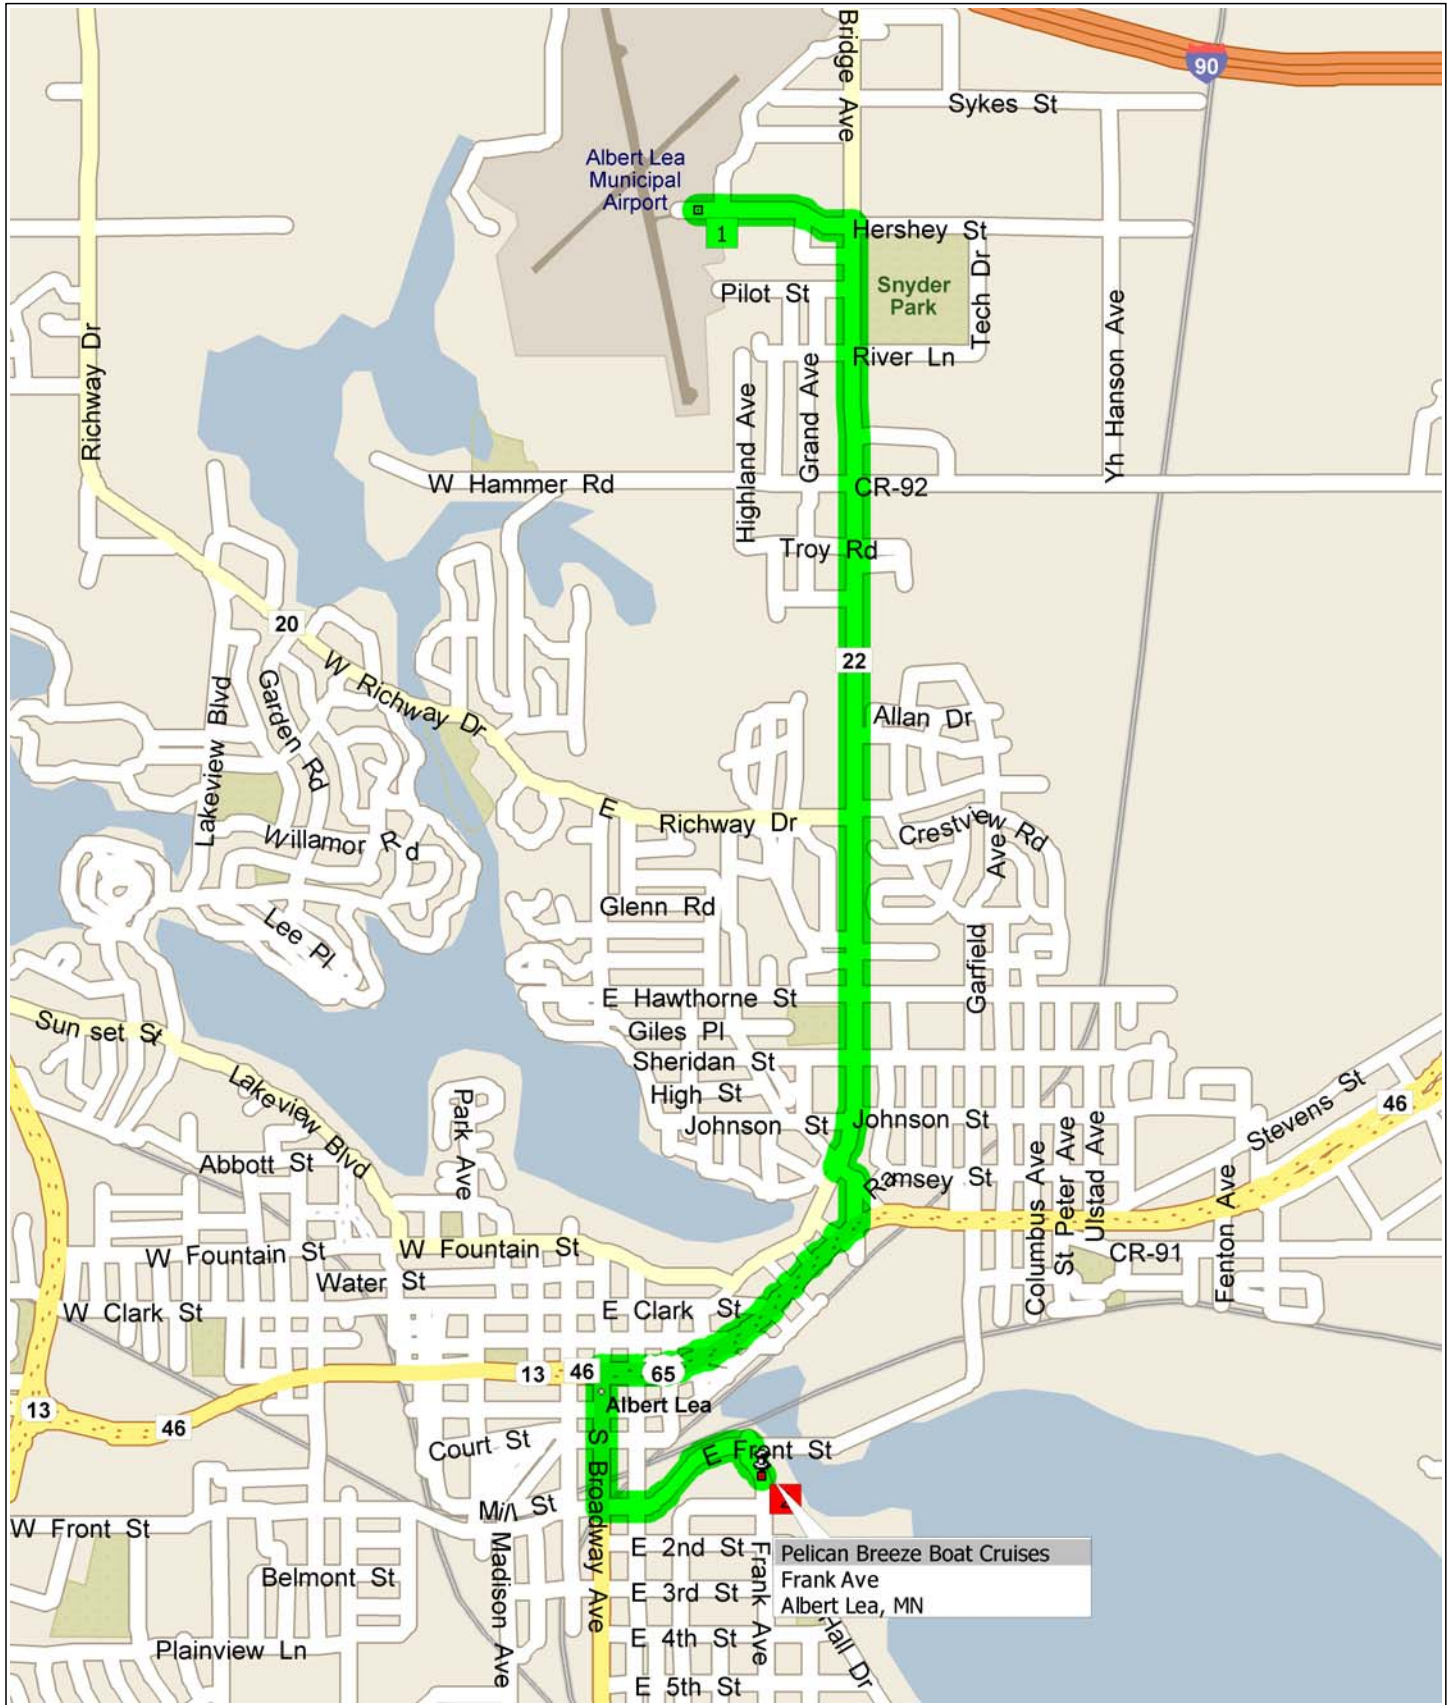

Pelican Breeze Boat Cruises

3.6 miles; 8 minutes

9:00 AM 0.0 mi **1** Depart 447 Airport Rd, Albert Lea, MN 56007 on Airport Rd (East) for 0.3 mi
9:00 AM 0.3 mi Turn RIGHT (South) onto CR-22 [Bridge Ave] for 1.9 mi
9:04 AM 2.2 mi Turn LEFT (South-East) onto CR-22 [Marshall St] for 76 yds
9:04 AM 2.2 mi Bear RIGHT (South) onto CR-22 [Sibley Ave], then immediately bear RIGHT (South-West) onto US-65 [CR-46] for 0.7 mi
9:05 AM 2.9 mi Turn LEFT (South) onto US-65 [S Broadway Ave] for 0.3 mi
9:06 AM 3.2 mi Turn LEFT (East) onto E Front St for 0.3 mi
9:07 AM 3.5 mi Turn RIGHT (South) onto Frank Ave for 120 yds
9:08 AM 3.6 mi **2** Arrive Pelican Breeze Boat Cruises