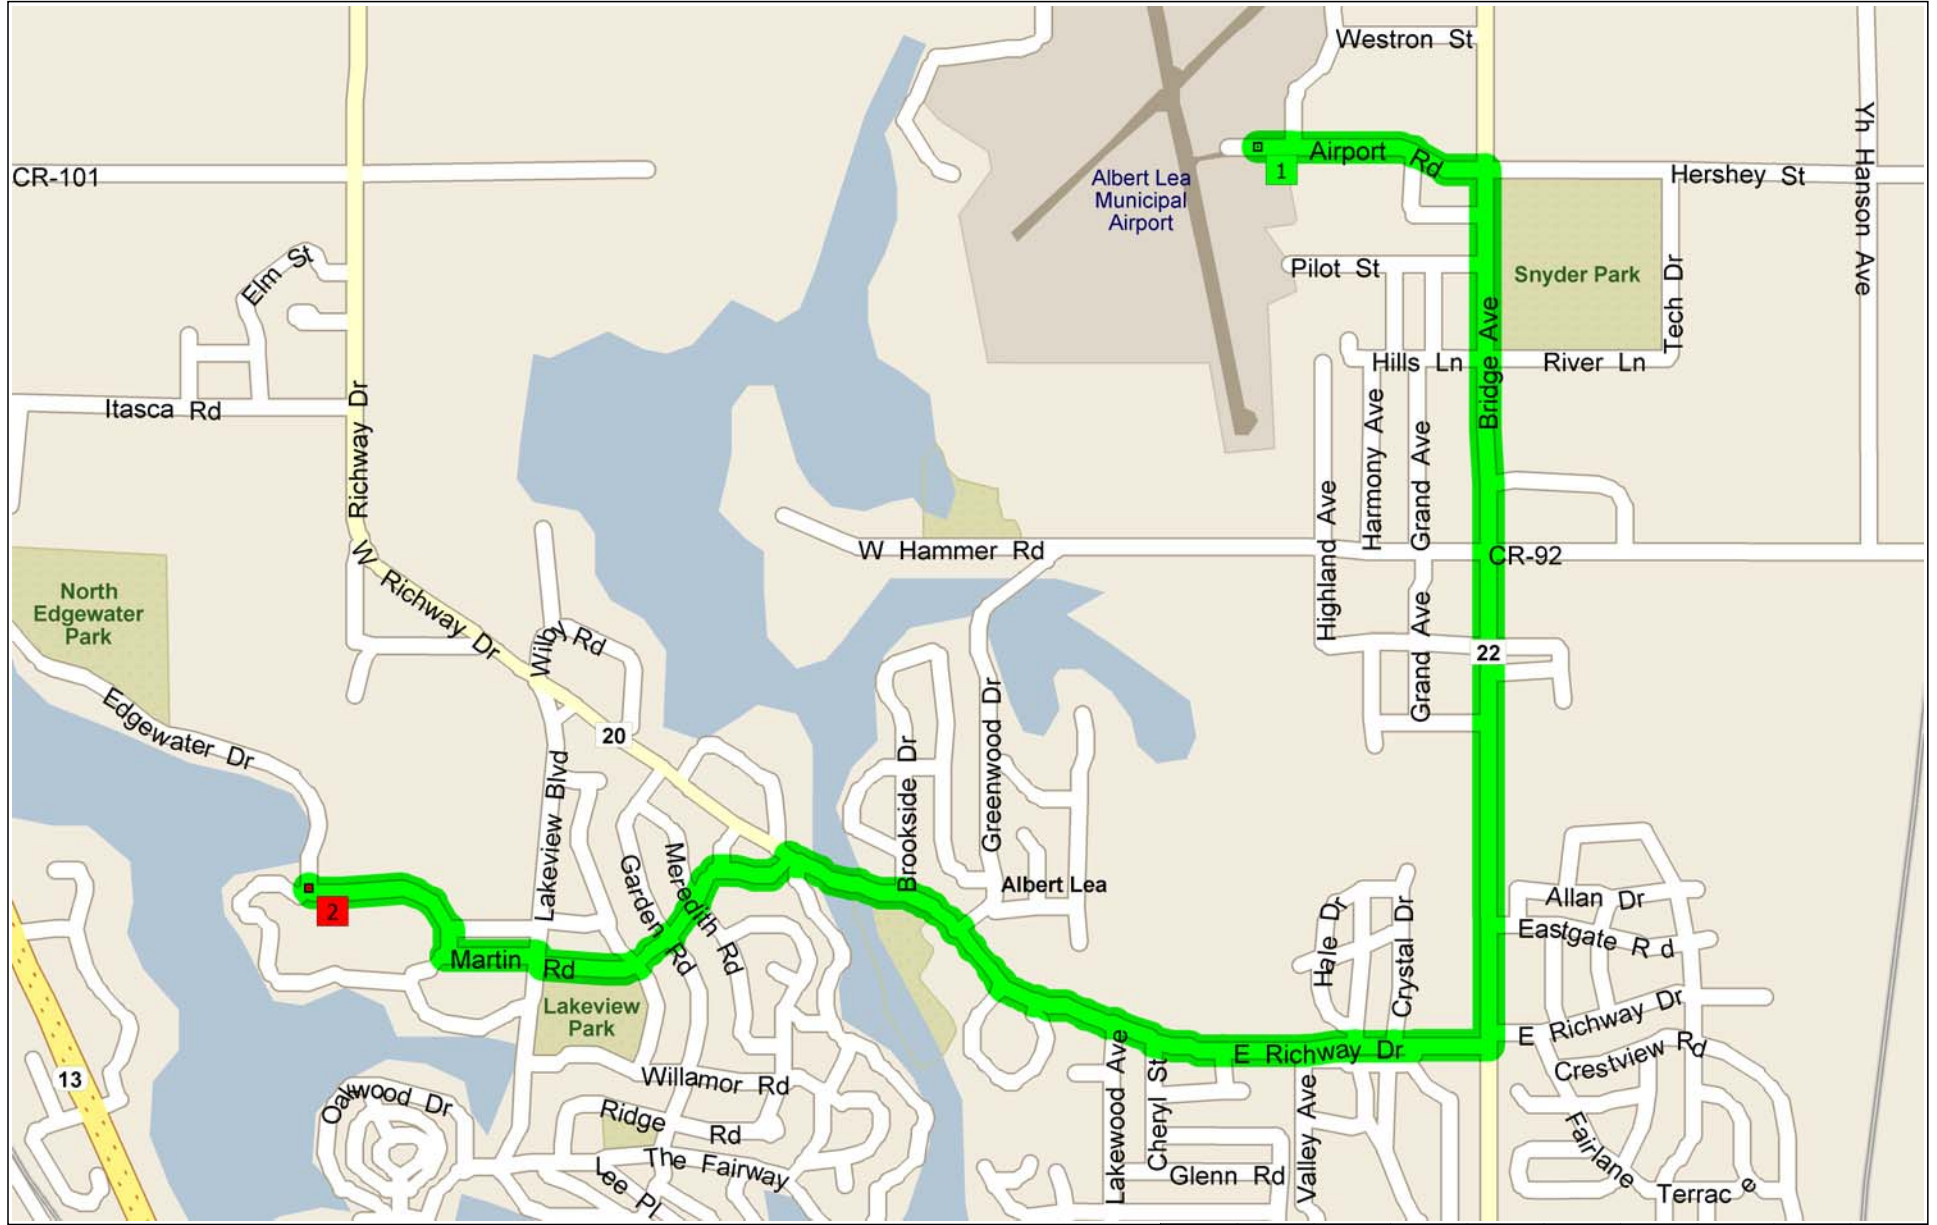

Edgewater Park

3.2 miles; 8 minutes

9:00 AM	0.0 mi	1 Depart 447 Airport Rd, Albert Lea, MN 56007 on Airport Rd (East) for 0.3 mi
9:00 AM	0.3 mi	Turn RIGHT (South) onto CR-22 [Bridge Ave] for 1.2 mi
9:03 AM	1.5 mi	Turn RIGHT (West) onto CR-20 [E Richway Dr] for 0.5 mi
9:04 AM	2.0 mi	Bear LEFT (West) onto CR-20 [W Richway Dr] for 0.5 mi
9:05 AM	2.5 mi	Turn LEFT (South-West) onto Martin Rd for 0.5 mi
9:06 AM	3.0 mi	Turn RIGHT (North) onto Edgewater Dr for 0.2 mi
9:08 AM	3.2 mi	2 Arrive Edgewater Dr, Albert Lea, MN 56007