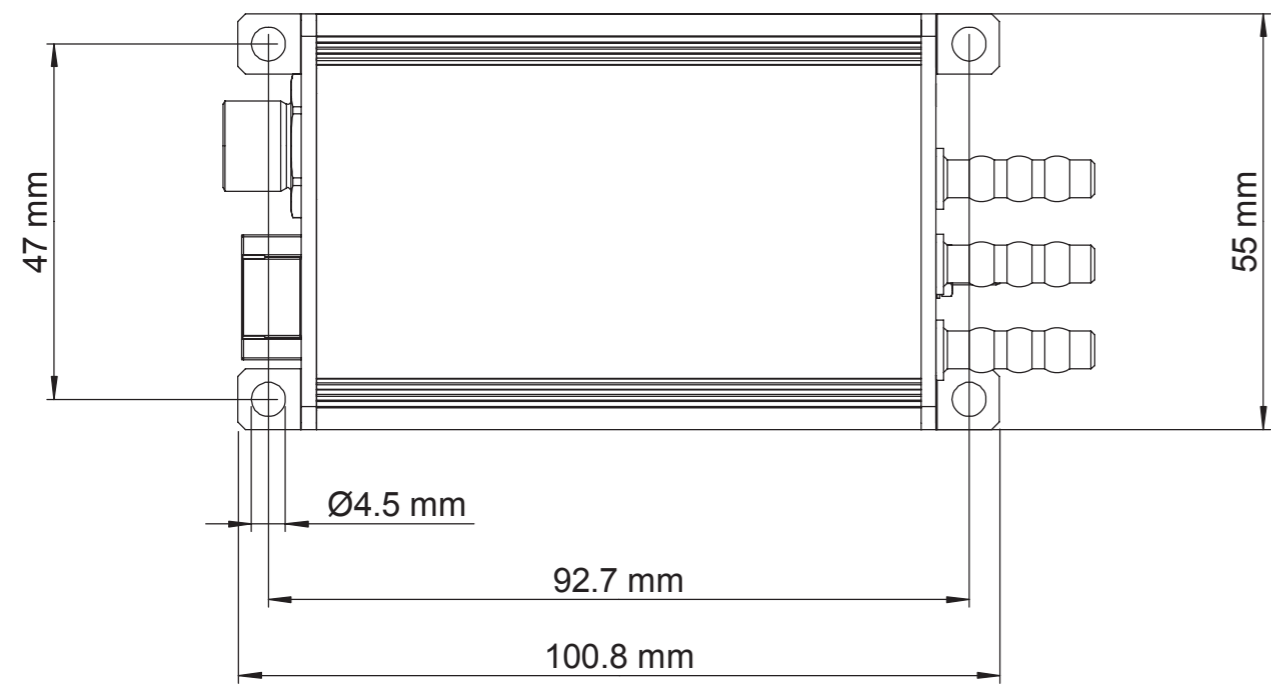

SMC (GPS Antenna)

TEK pressure

STATIC pressure

TOTAL pressure

C

C

M12 CAN

RJ45 IGC standard