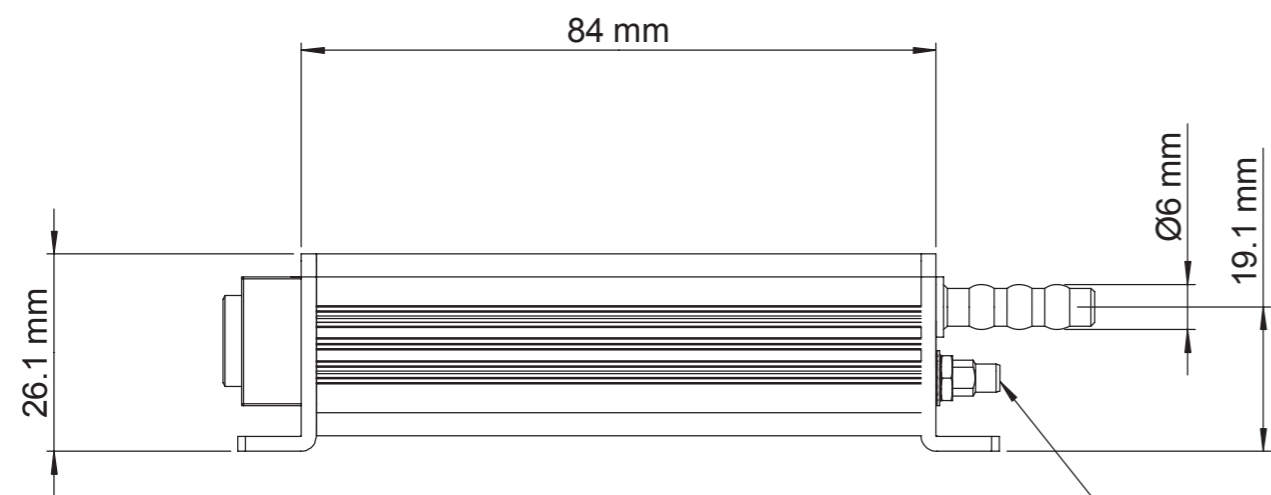

SMC (GPS Antenna)

TEK pressure

STATIC pressure

TOTAL pressure

C

C

M12 CAN

RJ45 IGC standard